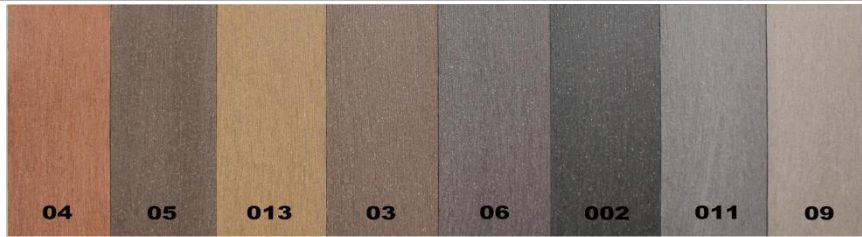

Shanghai Seven Trust Industry Co., Ltd.

Add: Building 6, headquarter Bay, No.2500 Xiupu Rd, Pudong, Shanghai 201315, China
Tel: 0086-021-61182468 E-mail: vip@shanghaiwpc.com

**All the smooth surface decking can be embossed.
All the above 8 colors are available.**

Picture	Item No.:	Description of the product	Width (mm)	Thickness (mm)	Standard Length(m)
	QZ-11A	Six-round-hole Decking	140	25	2.2m,2.9m suit for container. Also can be customized
	QZ-01A	Hollow Floor Decking	150	30	2.2m,2.9m suit for container. Also can be customized
	QZ-02A	Hollow Floor Decking	150	25	2.2m,2.9m suit for container. Also can be customized
	QZ-19A	Hollow Floor Decking	145	25	2.2m,2.9m suit for container. Also can be customized
	QZ-21A	Hollow Floor Decking	146	21	2.2m,2.9m suit for container. Also can be customized
	QZ-03B	Hollow Floor Decking	140	23	2.2m,2.9m suit for container. Also can be customized

	QZ-21B	Hollow Floor Decking	146	21	2.2m,2.9m suit for container. Also can be customized
	QZ-02C	Hollow Floor Decking	150	25	2.2m,2.9m suit for container. Also can be customized
	QZ-02D	Hollow Floor Decking	150	25	2.2m,2.9m suit for container. Also can be customized
	QZ-02B	Solid Floor Decking	150	25	2.2m,2.9m suit for container. Also can be customized
	QZ-03C	Solid Floor Decking	140	23	2.2m,2.9m suit for container. Also can be customized
	QZ-17A	M-Type Floor Decking	150	22	2.2m,2.9m suit for container. Also can be customized